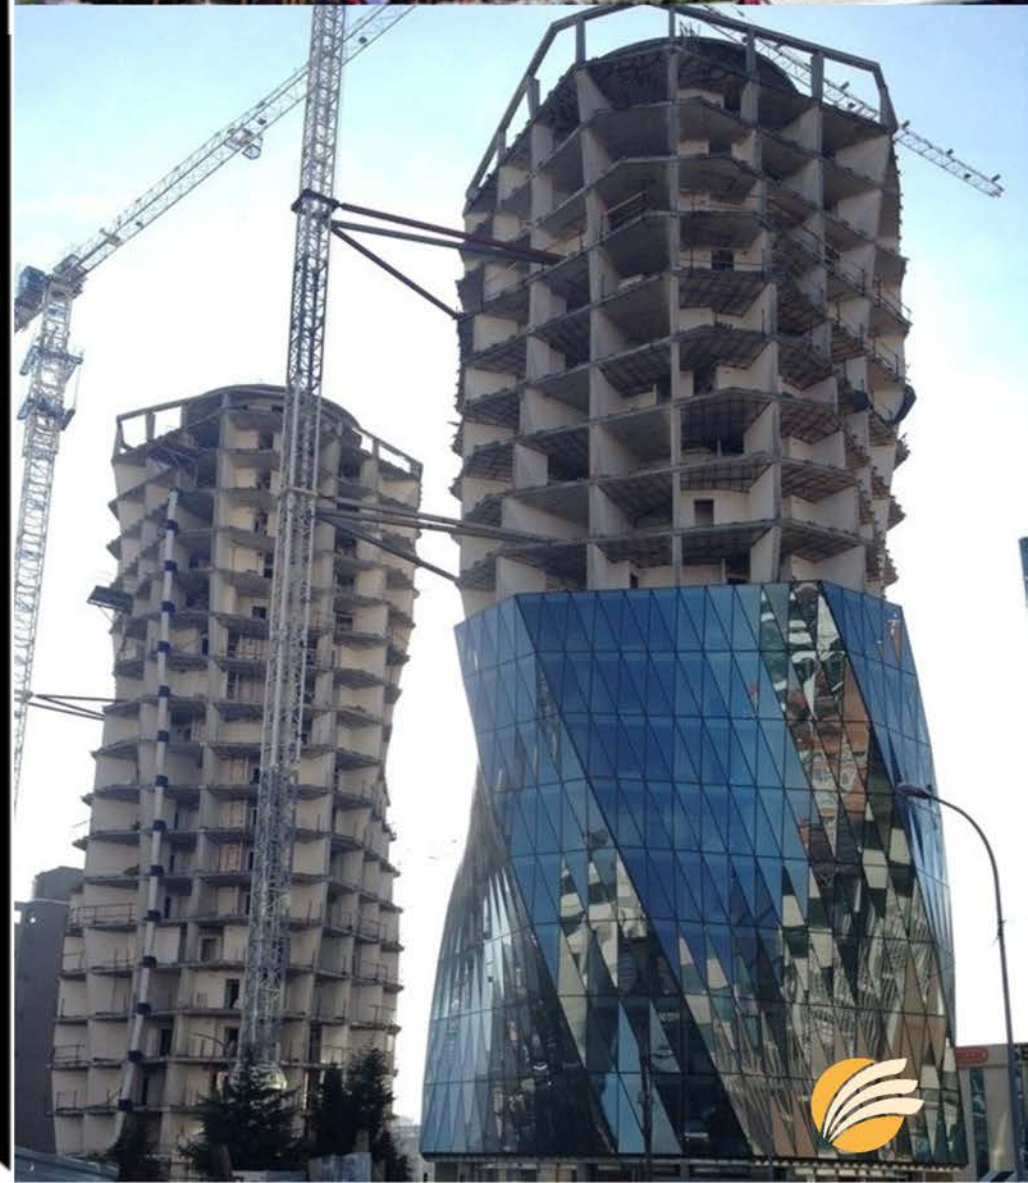

2014-2015

**EUROPEAN
PROPERTY
AWARDS**
DEVELOPMENT

in association with

Rolls-Royce
Motor Cars

★★★★★

BEST NEW HOTEL
CONSTRUCTION
& DESIGN TURKEY

Burgu (Twist) Tower
by Dap Yapı

2014-2015